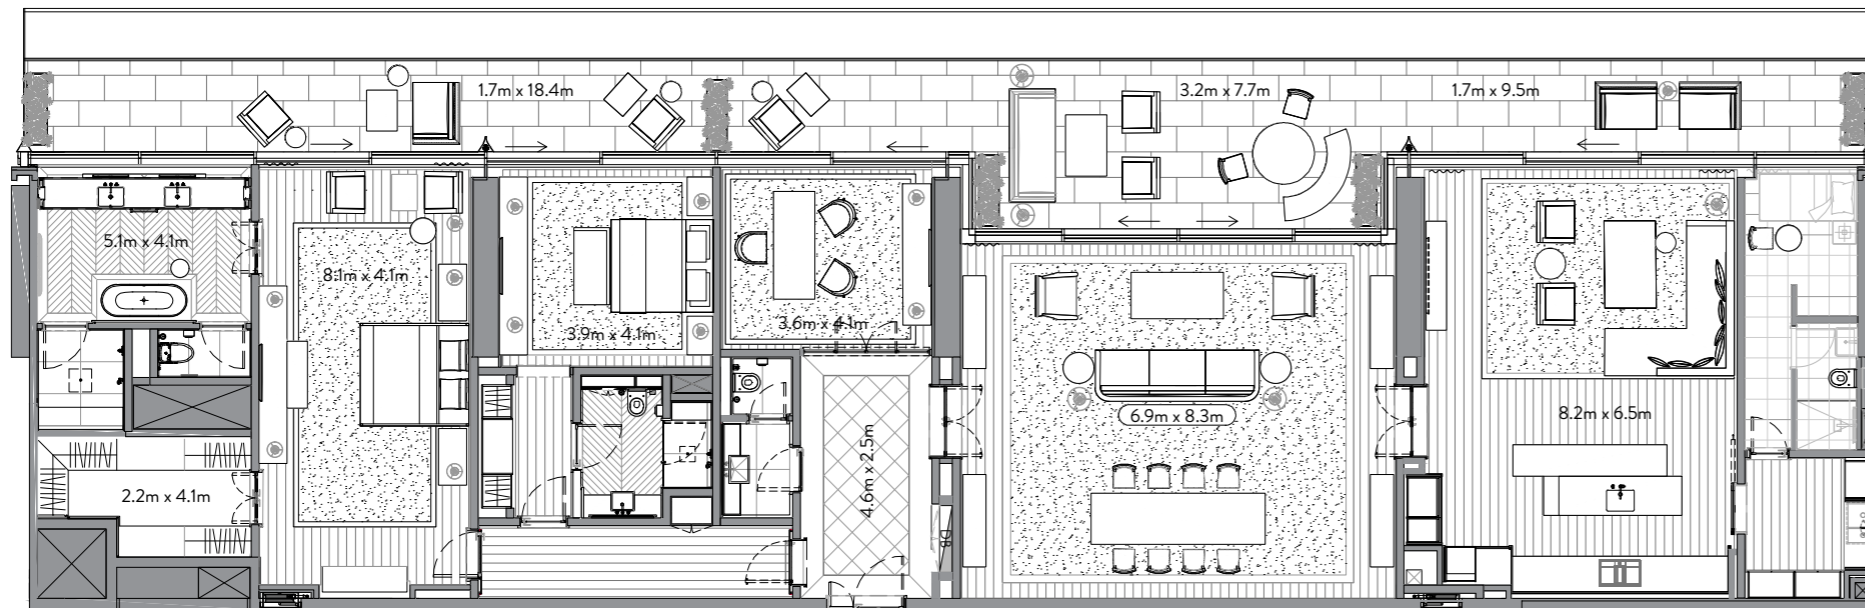

Residence 2202

22nd Floor
2 Bedrooms | 2 Bathrooms | 3 Parking Spaces

DOWNTOWN DUBAI / BURJ KHALIFA / MARASI

RESIDENCES	3,159 sq. ft.	293 sq. mt.
TERRACE	849 sq. ft.	79 sq. mt.
TOTAL	4,008 sq. ft.	372 sq. mt.

FLOOR 22

AL KHAIL ROAD